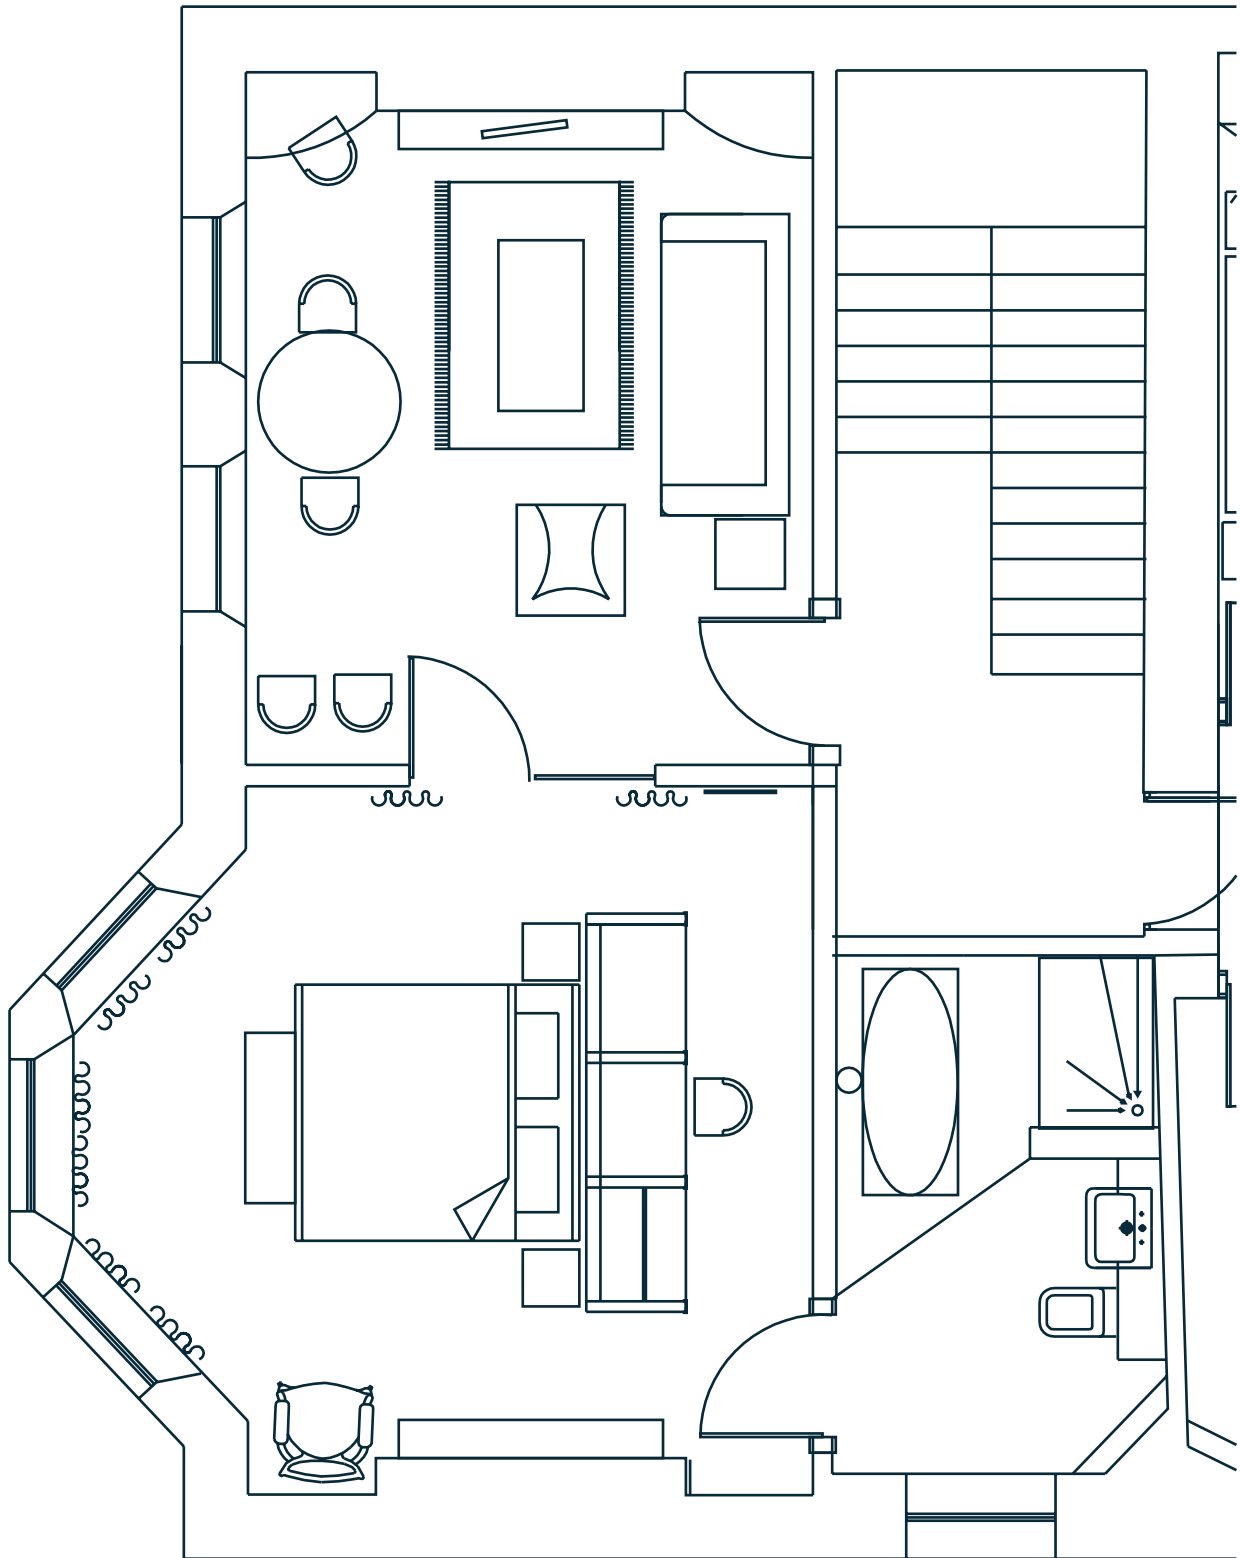

GROVE LODGE BATH

Georgian Suite