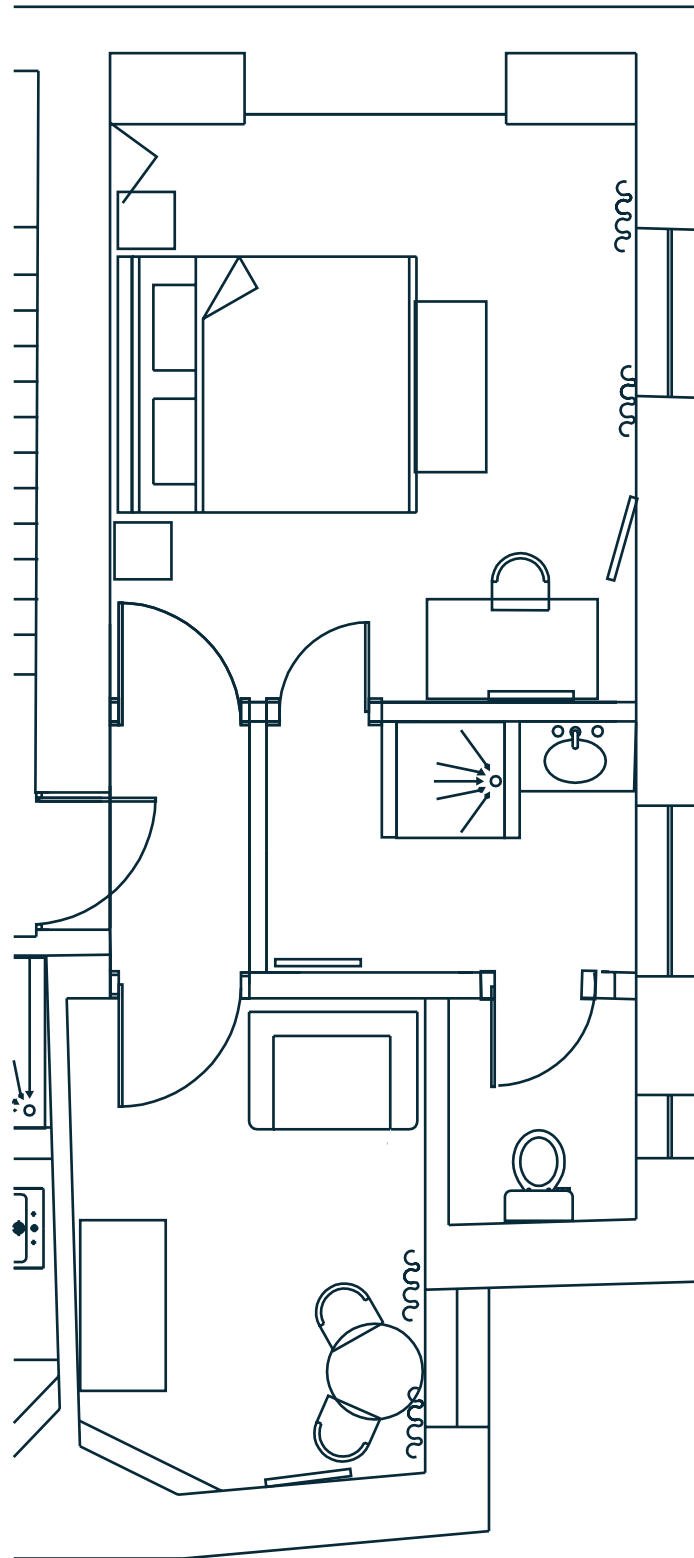

GROVE LODGE BATH

Chinese Suite